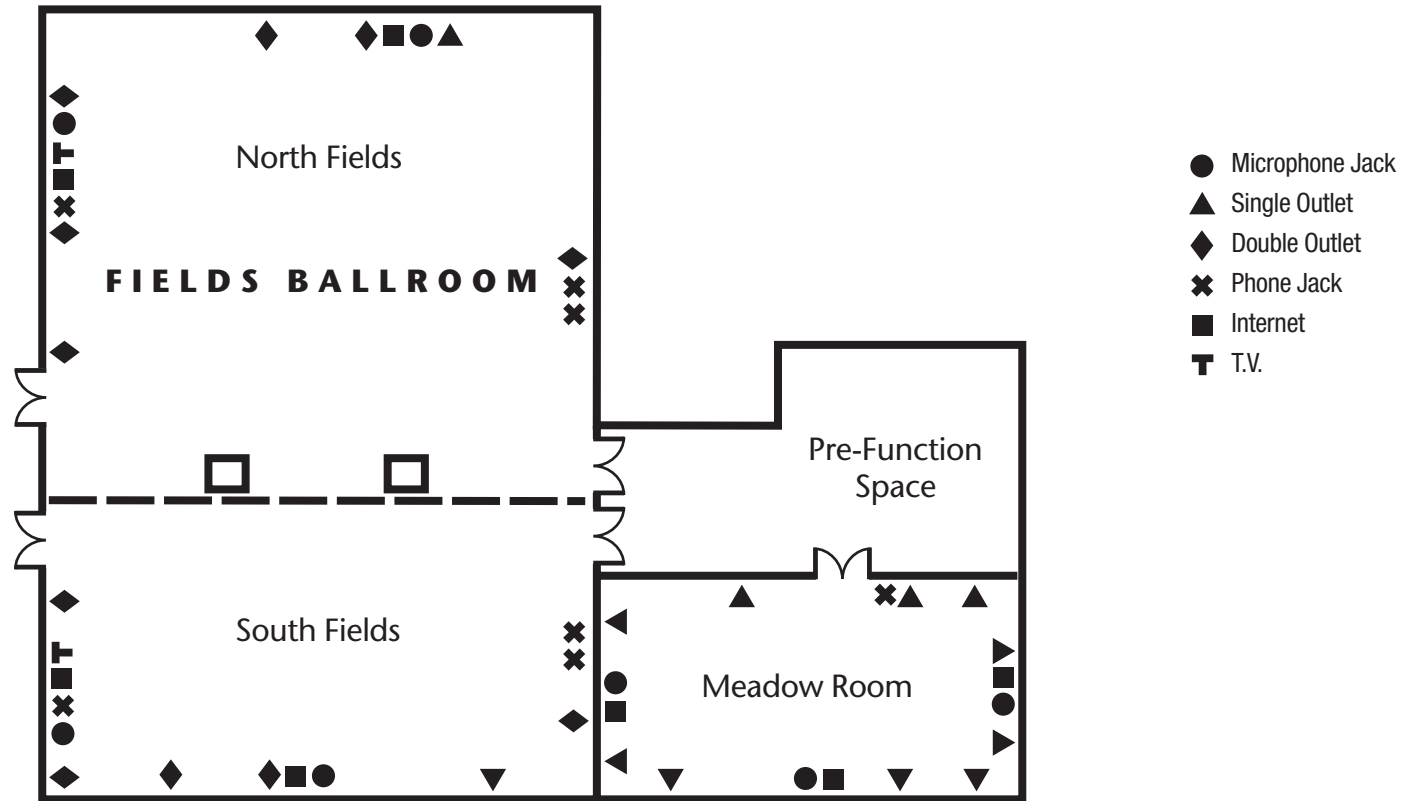

- Microphone Jack
- ▲ Single Outlet
- ✕ Phone Jack
- Internet
- T T.V.

Meeting Room	Reception	Banquet	Theatre	Classroom	U-Shape	Conference	Dimensions	Sq. Ft.
Plains Ballroom	172	130	172	118	58	68	71' X 38'X10'	2698
West Plains	54	40	54	36	18	20	21' X 38'X10'	798
Central Plains	64	50	64	46	22	28	29' X 38'X10'	1102
East Plains	54	40	54	36	18	20	21' X 38'X10'	798
Executive Boardroom	–	–	–	–	–	16	28' X 12'X 8'	336
Pre-Function	120	–	–	–	–	–	71' X 16'X 10'	1136

* Occupancy numbers include basic Audio-Visual set up.

Meeting Room	Reception	Banquet	Theatre	Classroom	U-Shape	Conference	Dimensions	Sq. Ft.
Fields Ballroom	208	160	224	180	80	96	81' X 47'X11'	3807
North Fields	164	96	144	148	50	60	53' X 47'X11'	2491
South Fields	124	64	80	68	30	36	28' X 47'X11'	1316
Meadow Room	50	50	50	64	18	22	24' X 35'X 9'	840
Pre-Function	60	-	-	-	-	-	15' X 37'X 8'	555

* Occupancy numbers include basic Audio-Visual set up.